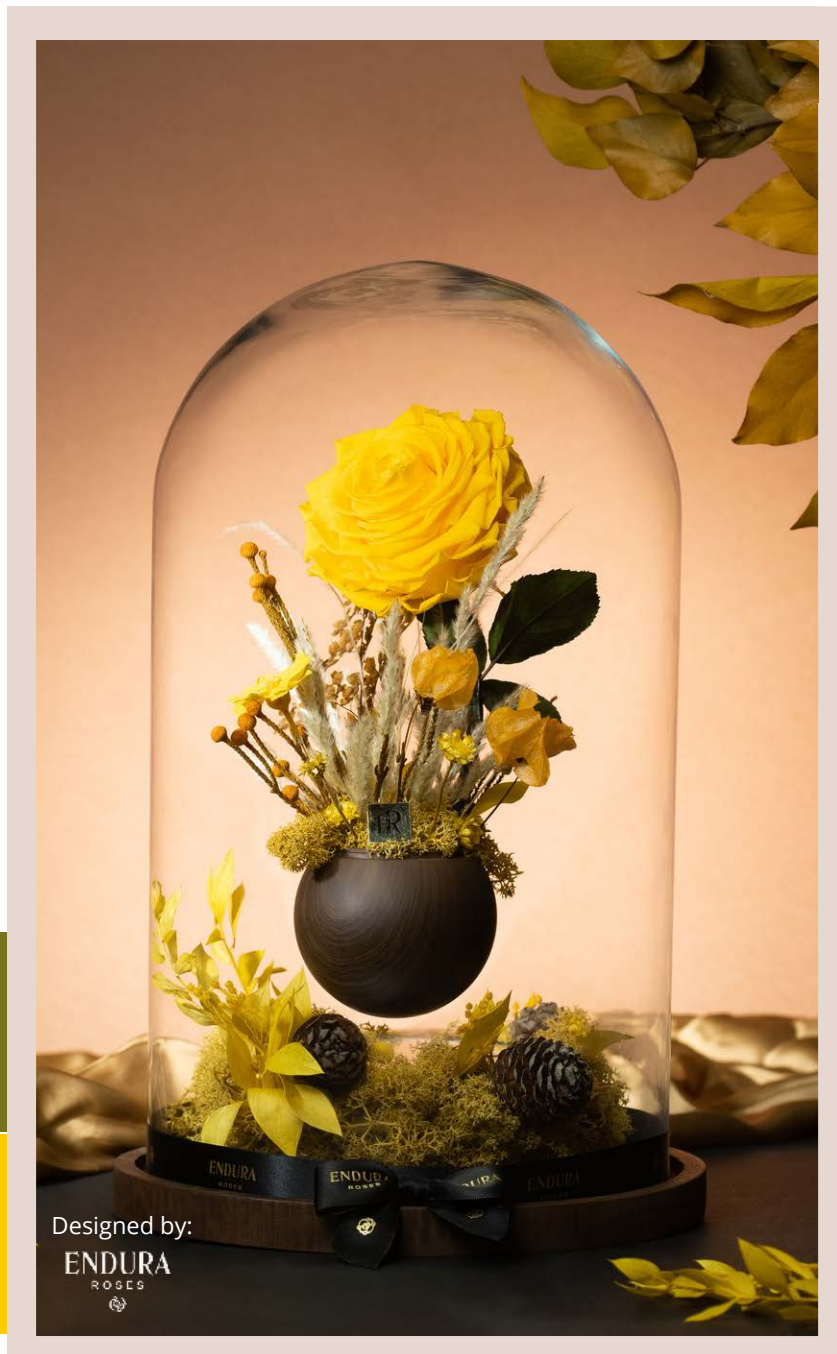

# Poinsettia / Estrella de Navidad

POI RED 01

POI RED 02

INSPI  
RATIONS

Designed by:

CAPERUCITA *Rosa*  
Española de Flores Frescas

Happiness

Joy